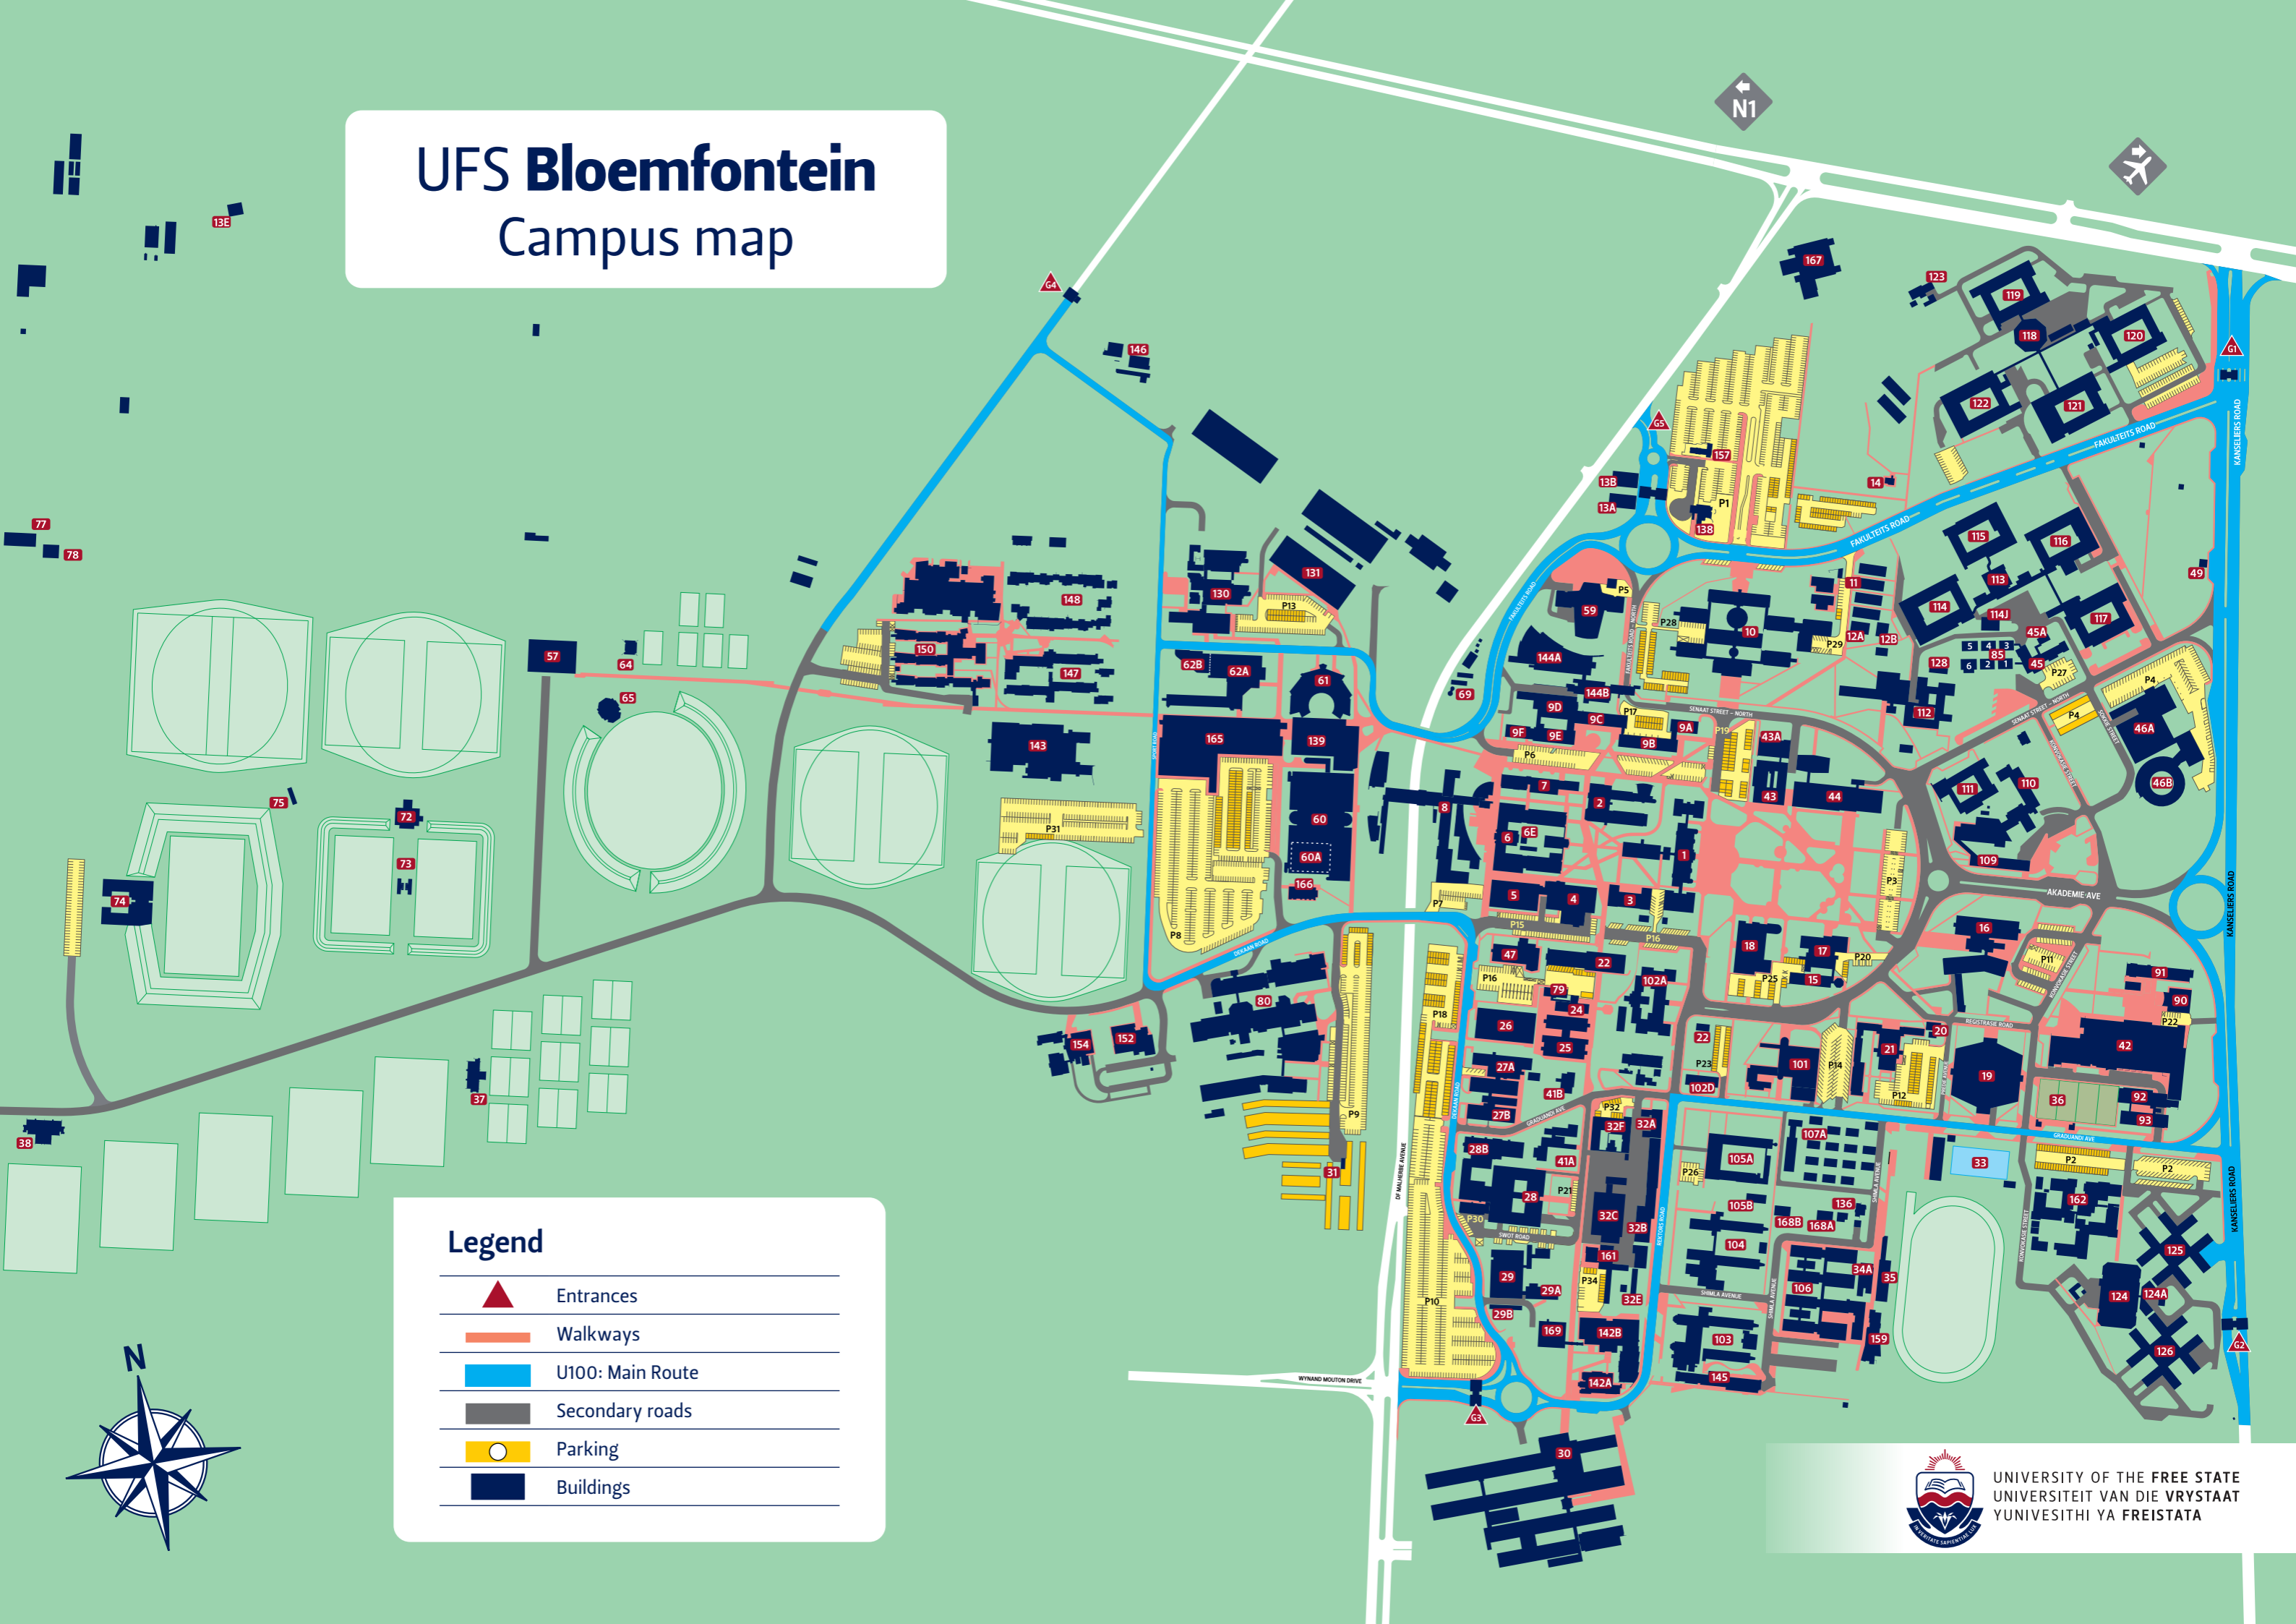

UFS Bloemfontein Campus map

Legend

-  Entrances
-  Walkways
-  U100: Main Route
-  Secondary roads
-  Parking
-  Buildings

UNIVERSITY OF THE FREE STATE
UNIVERSITEIT VAN DIE VRYSTAAT
YUNIVESITHI YA FREISTATA

Name	No
Theology Building	15
Toilet Block: West Campus	75
Tswelopele Residence	119
UFS Visitor Centre	157
UFS-Sasol Library	60
University Estates	161
Varsity Kidz Pre-School	146
Vergeet-My-Nie Residence	121
Veritas Day Residence	113
Villa Bravado Residence	105a
Visitors' Terminus (Taxi Rank)	138
Visual Media Hub Building	159
Wag-n-Bietjie Residence	117
Wekkie Saayman Building	102d
Welwitchia Residence	122
Western Substation	63
Winkie Direko Building	62
Workshop: Technical /Electric	32c
Wynand Mouton Theatre	59

Security Gates

No	Name
G1	Security Access Gate (Maingate)
G2	Security Access Gate (Roosmaryn)
G3	Security Access Gate (Wynand Mouton Ave)
G4	Security Access Gate (Furstenburg)
G5	Security Access Gate (Df Malherbe Avenue)