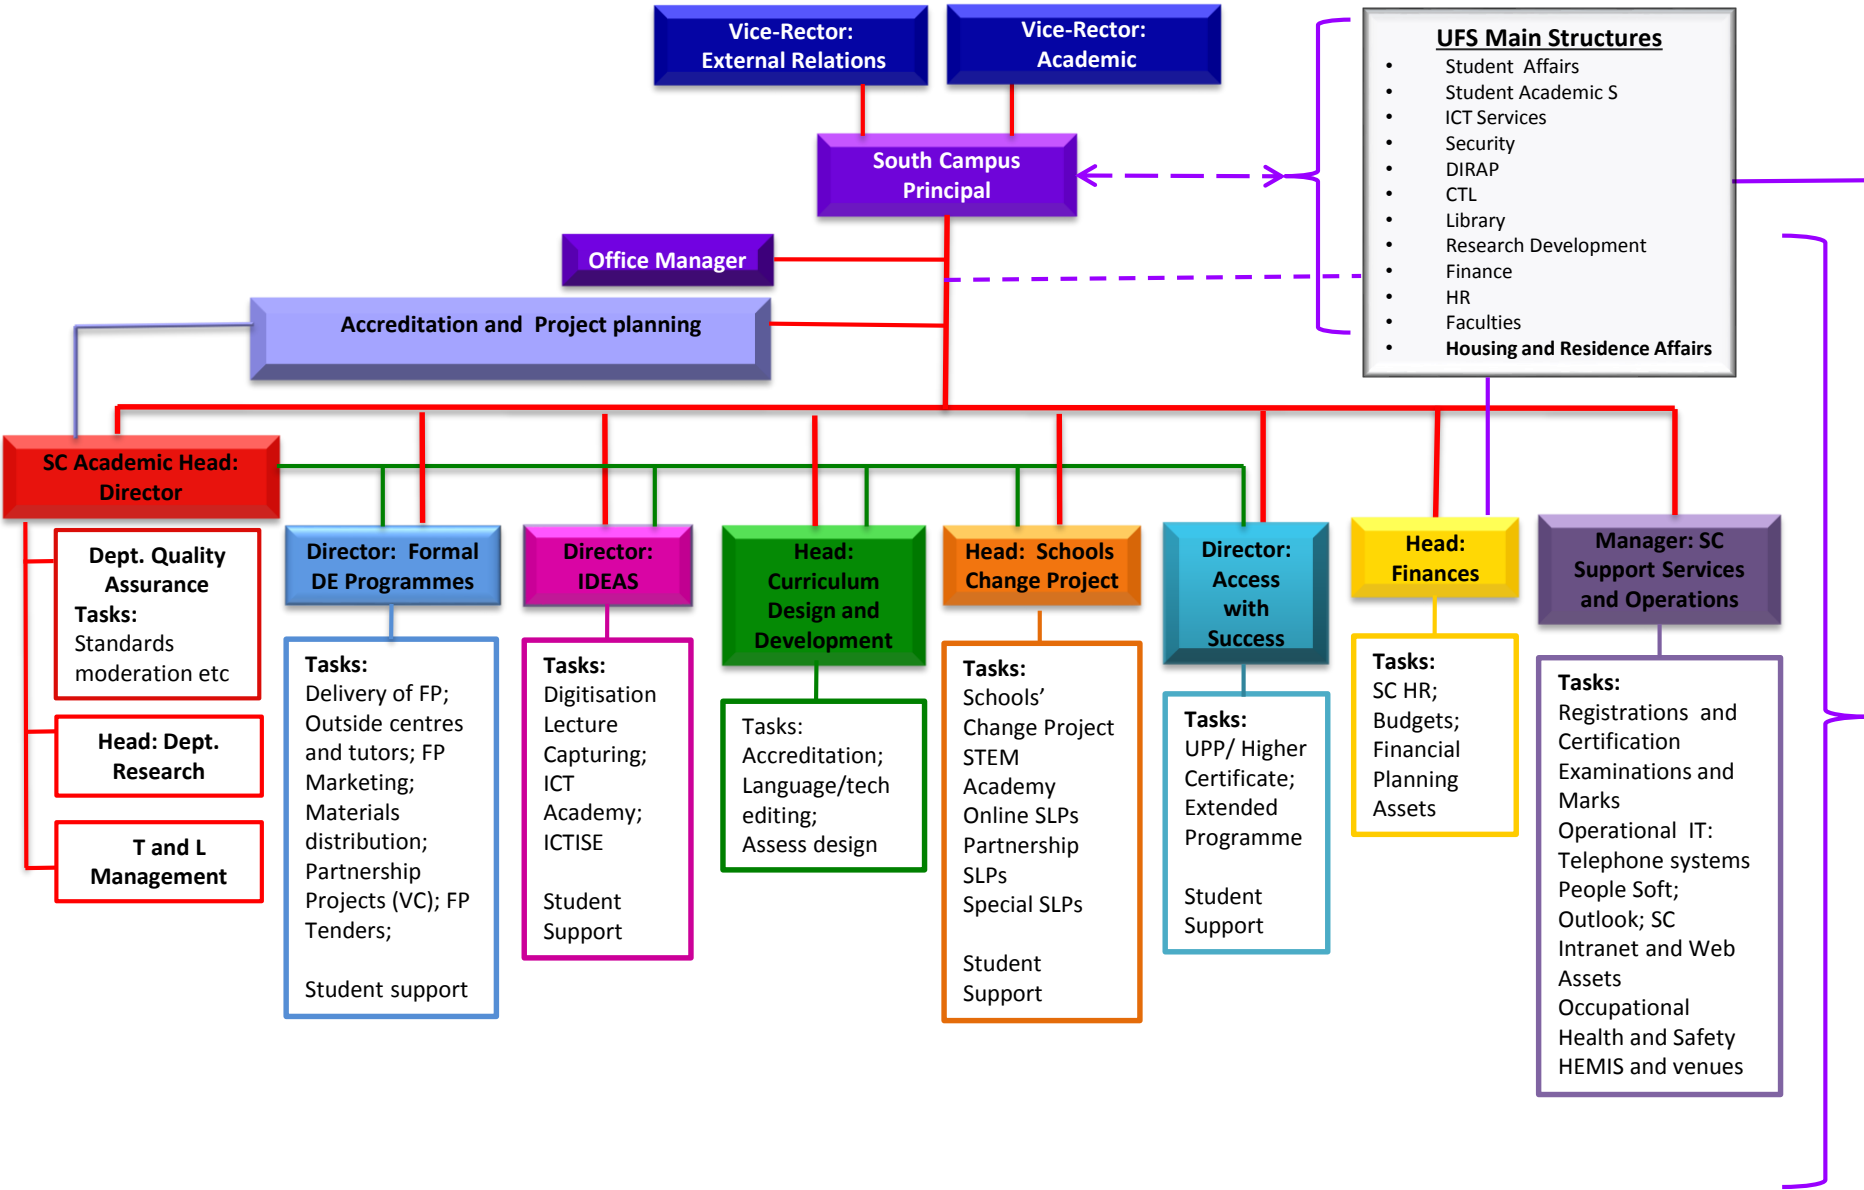

GOVERNANCE, MANAGEMENT AND ORGANISATIONAL STRUCTURE: UFS SOUTH CAMPUS

Red Lines: Line management
Green lines: Academic leadership and support
Purple lines: Integration and collaboration with main structures