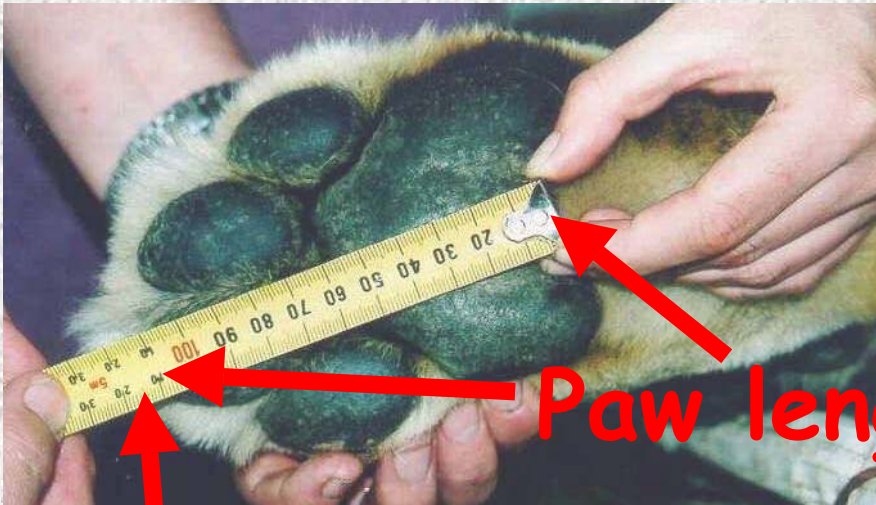

ALPRU Procedure 7 - measuring the hind feet and the back paws of African lions (*Panthera leo*)

Paw length

Paw width

Tip of longest digit, without claw

Tip of heel

Hind foot length

Photo credits: Daryl Barnes 2002