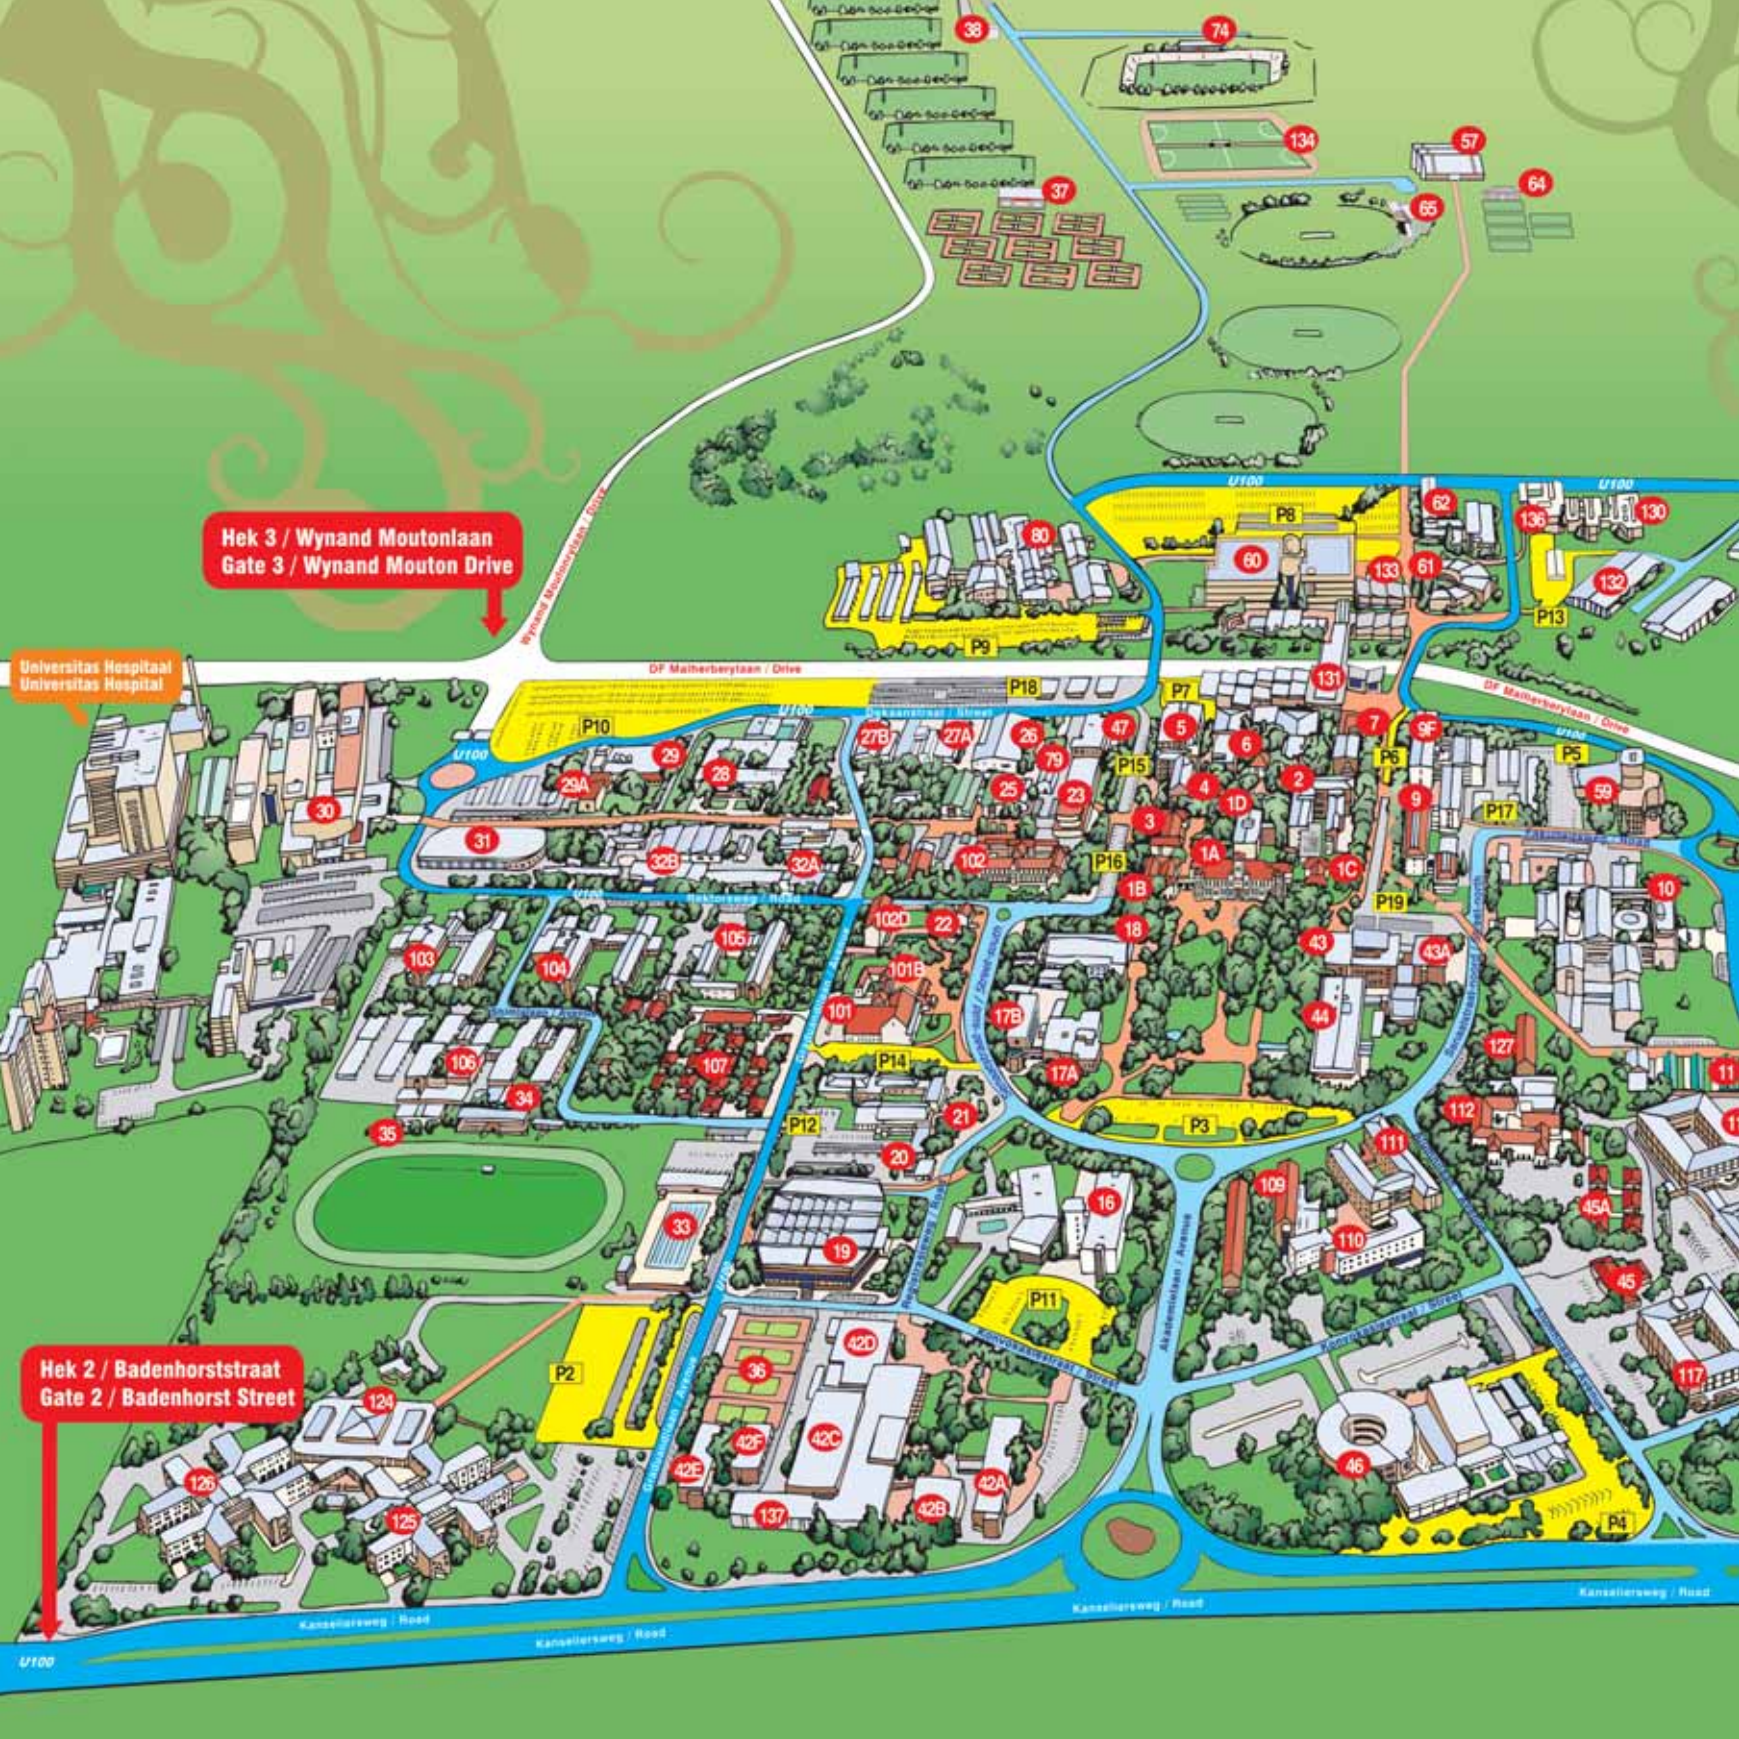

Hek 3 / Wynand Moutonlaan
Gate 3 / Wynand Mouton Drive

Universitas Hospital
Universitas Hospital

Hek 2 / Badenhorststraat
Gate 2 / Badenhorst Street

Kaartsleutel / Map legend

Openbarestrate		Public Streets
U100 Hoofroete		U100 Main Route
Sekondêre roetes		Secondary Roads
Besoekersparkering		Visitors parking
Wandellane		Walk ways
Ingange		Entrances

List of parking areas / Lys van parkeerareas

- P 1 Central Campus (Visitors Parking)
- P 2 Callie Human Centre (Visitors Parking)
- P 3 Main Building (Visitors Parkings)
- P 4 Odelon (Visitors Parking) / Odelon (Besoekersparkering)
- P 5 Wynand Mouton Theatre (Reserved Parking)
- P 6 Thakaneng Bridge (Visitors Parking)
- P 7 Thakaneng Bridge (Visitors Parking)
- P 8 Library (Visitors Parking)
- P 9 Library/Farmovs-Parexel (Visitors Parking)
- P 10 François Retief Building (Visitors Parking)
- P 11 George du Toit Building (Visitors Parking)
- P 12 Scaena Theatre (Reserved Parking)
- P 13 Sport Centre (Visitors Parking)
- P 14 Centenary Complex (Visitors Parking)
- P 15 Stef Coetzee Building (Reserved Parking)
- P 16 Stabilis (Reserved Parking)
- P 17 Filppie Groenewoud Building (Reserved Parking)
- P 18 Dekaan Street (Reserved Parking)
- P 19 Main Building (Reserved Parking)