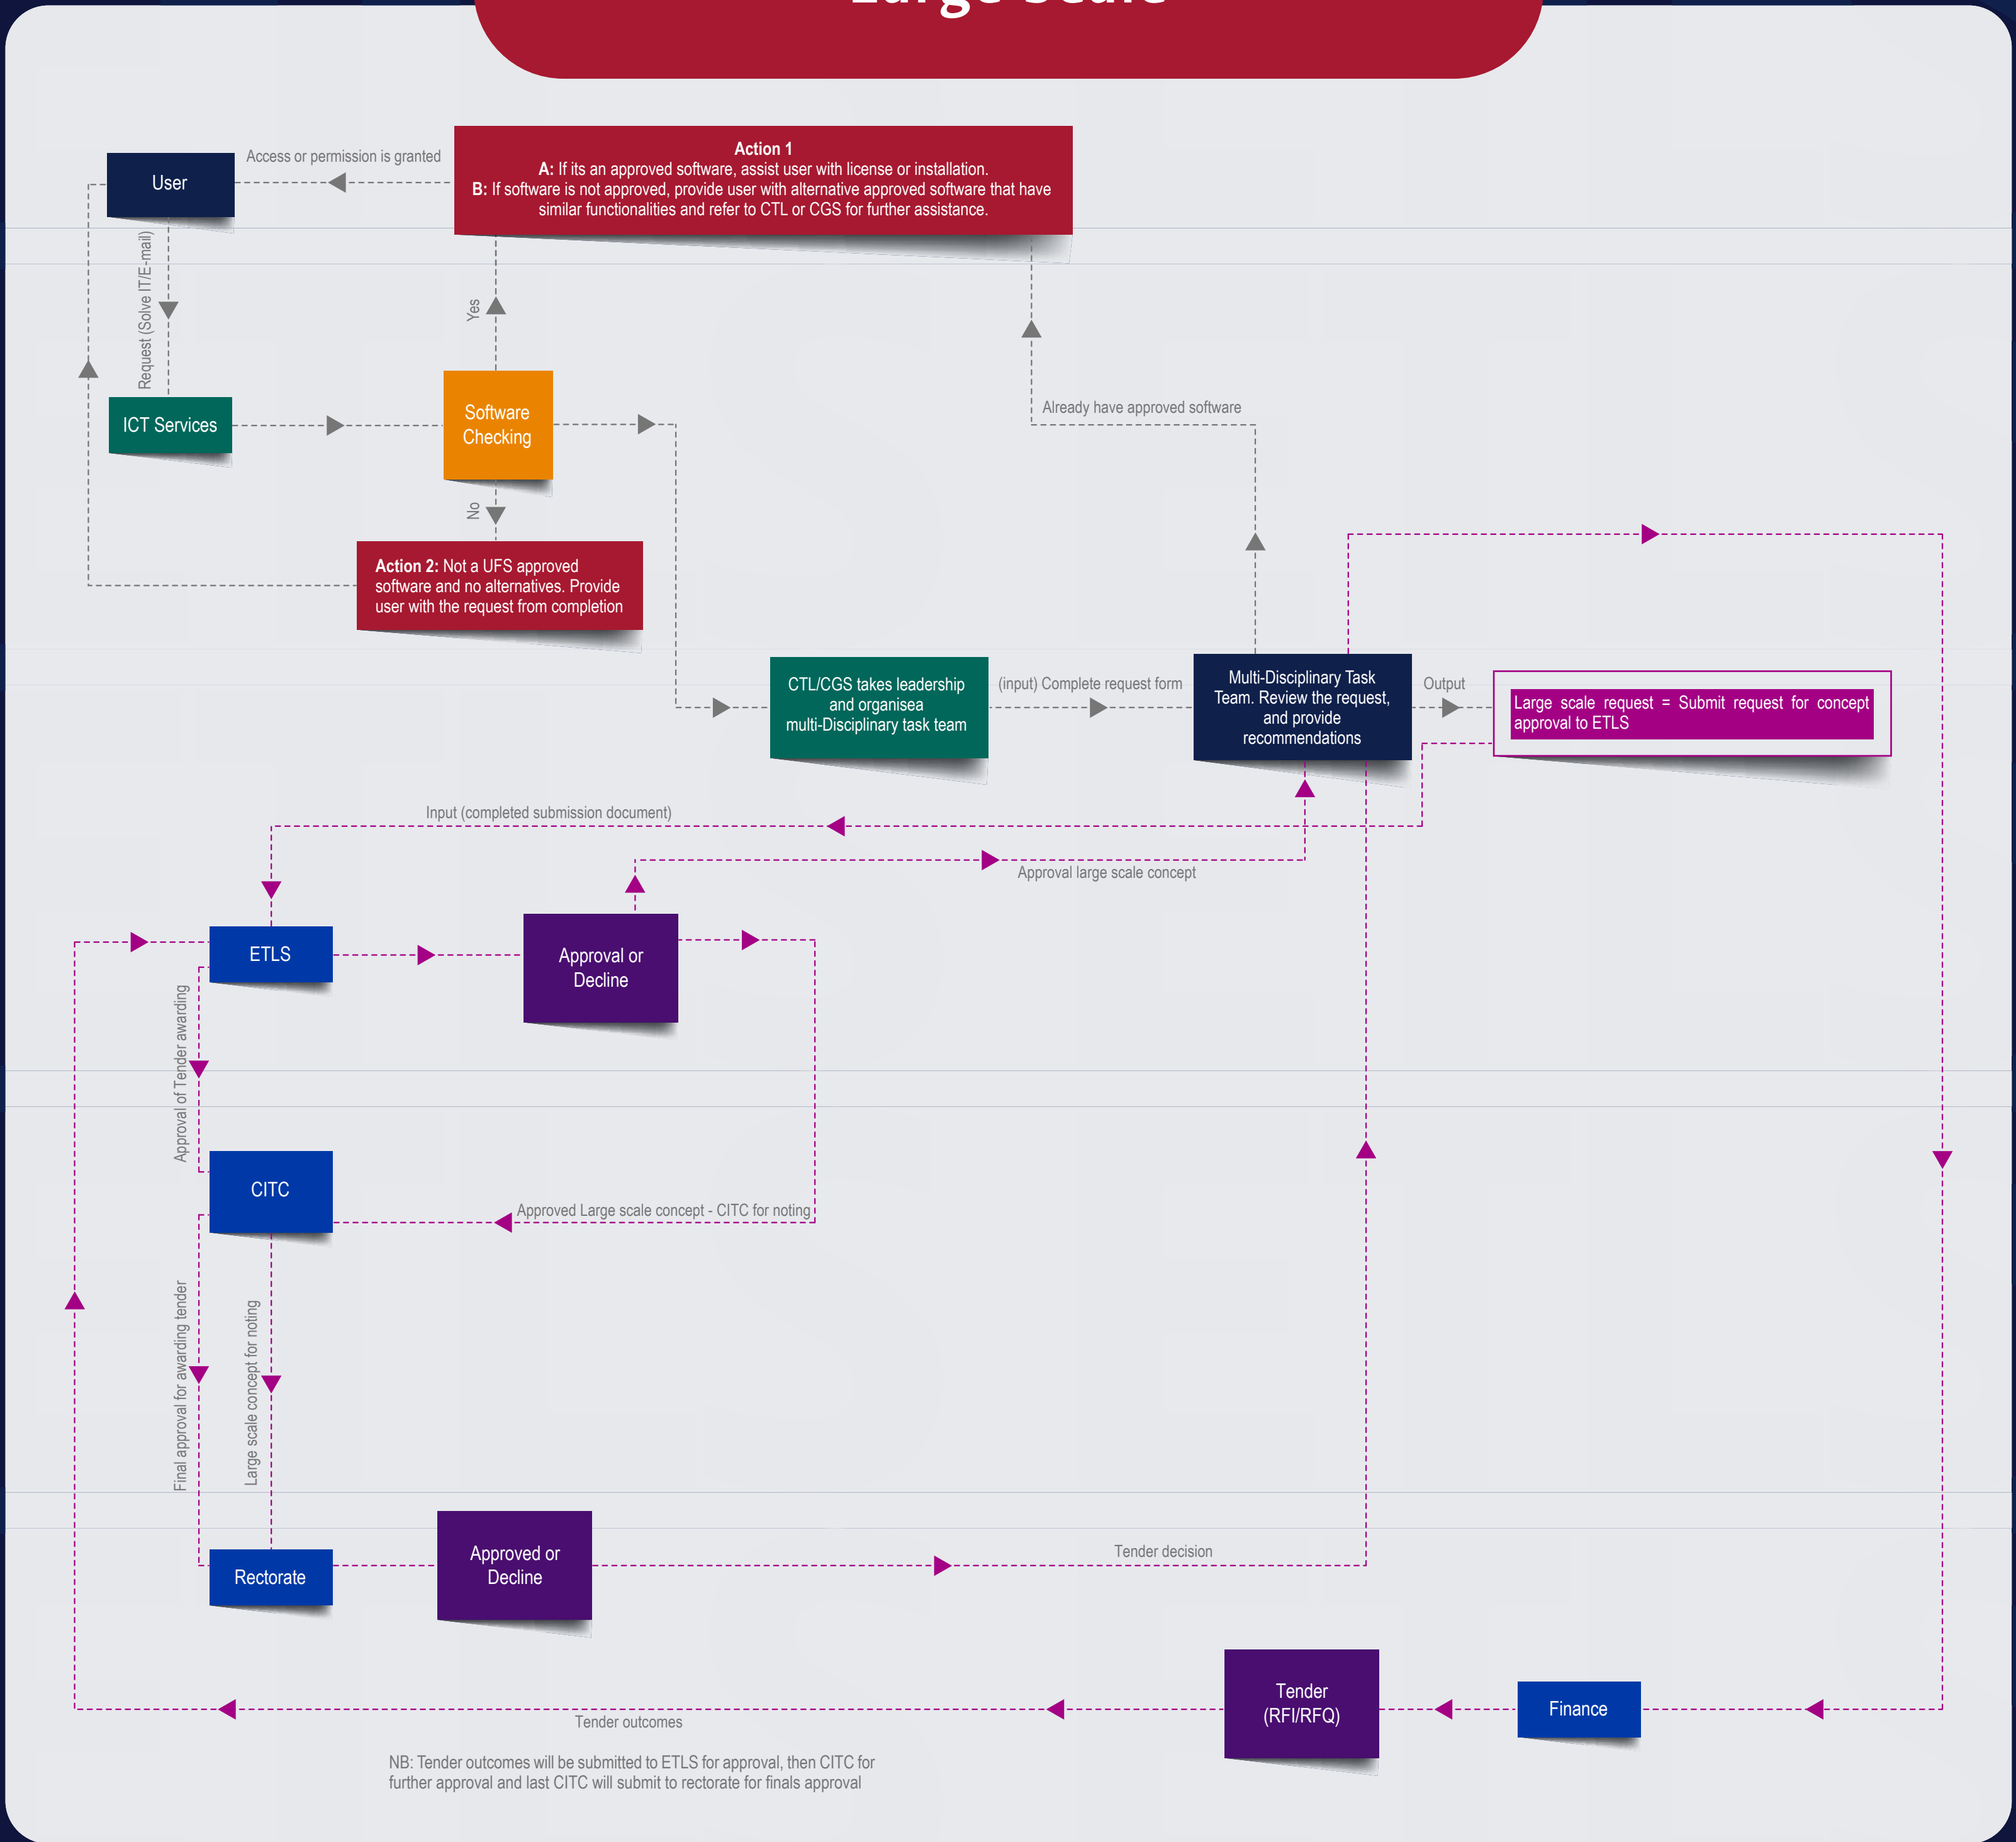

ETLS PROCESS

Educational Technology and Learning Spaces

Large Scale

www.ufs.ac.za/ctl

Inspiring excellence, transforming lives through quality, impact, and care.