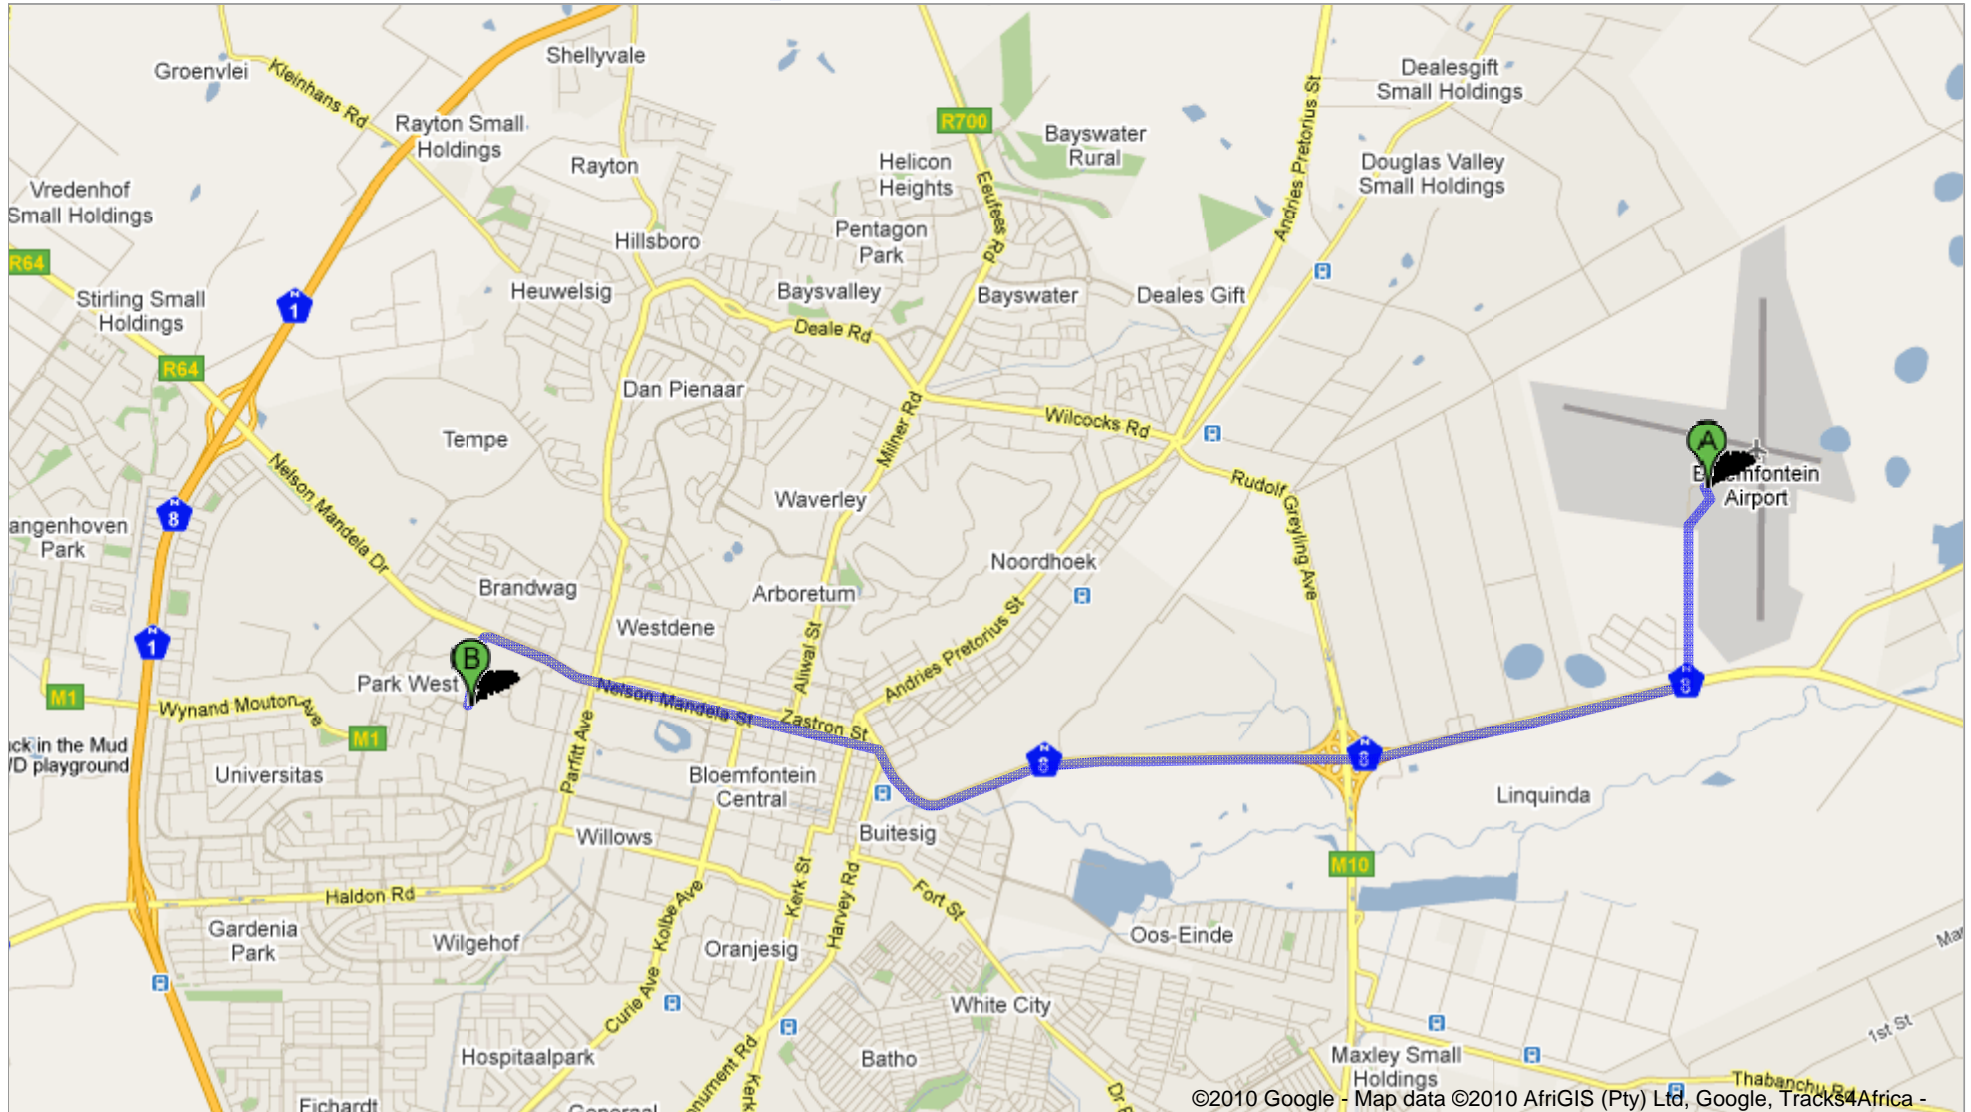

### Driving directions to University of the Free State

 **Bloemfontein Airport**  
Bloemfontein

051 433 1772

- 
1. Head **southeast** toward **N8** 1,7 km

---

  2. Turn right at **N8** 7,1 km

---

  3. Turn left at **Nelson Mandela St/N8** 3,4 km

---

  4. Turn left at **University Rd** 650 m

**University of the Free State**

---

These directions are for planning purposes only. You may find that construction projects, traffic, weather, or other events may cause conditions to differ from the map results, and you should plan your route accordingly. You must obey all signs or notices regarding your route.

Map data ©2010 AfriGIS (Pty) Ltd, Google, Tracks4Africa

---

[Report a problem](#)

To see all the details that are visible on the screen, use the Print link next to the map.